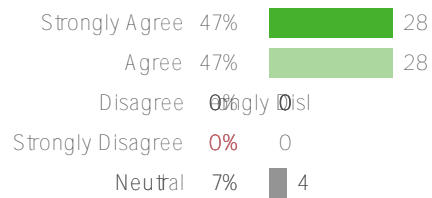

# Supportive Relationships

Your average

100%

60 responses

District average: 96% Washington Elementary School District

How did people respond?

Q.1: The school staff are available to talk to me.

Favorable: 100%